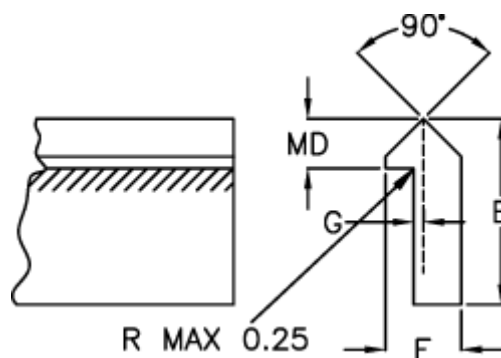

Data Sheet

Article number: 055935500

Description: Single edge track TS3SS 5500mm

Measures

E = 22.22

F = 8.71

G = 1.57

Kg/m = 1.020